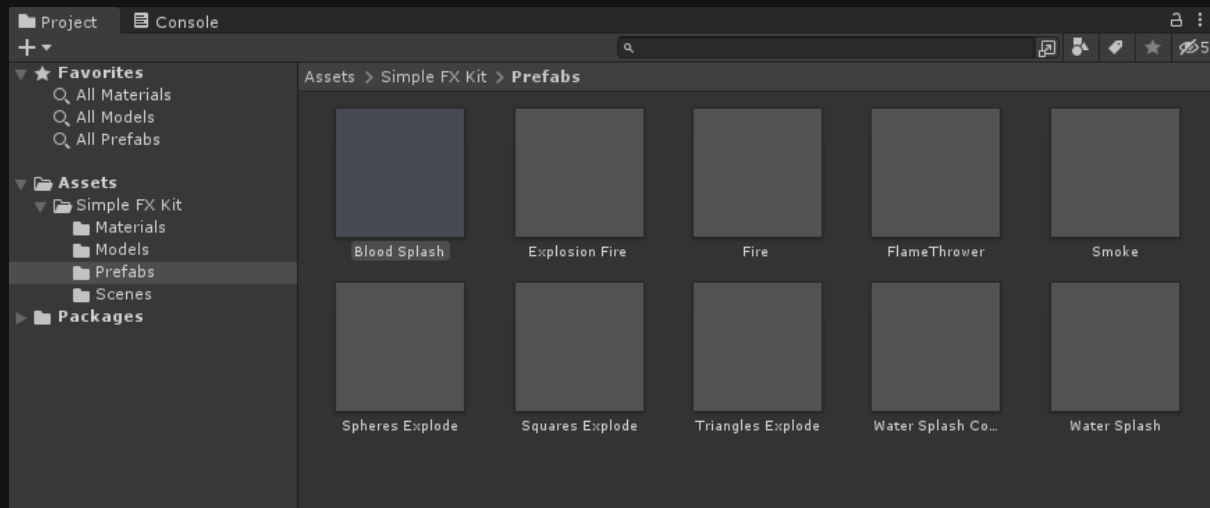

SIMPLE PARTICLES FX

INDIAN OCEAN ASSETS

Contact :

indianoceanassets@gmail.com

The Assets can be found under :
>> Assets\Simple FX Kit\Prefabs

The Asset Pack contains following *Particles FX Prefabs* :

- >> Blood Splash Effect
- >> Water Splash Effect
- >> Flame Thrower
- >> Fire Particles
- >> Squares Explode Effect
- >> Triangles Explode Effect
- >> Spheres Explode Effect
- >> Fire Explosion
- >> Smoke Effect